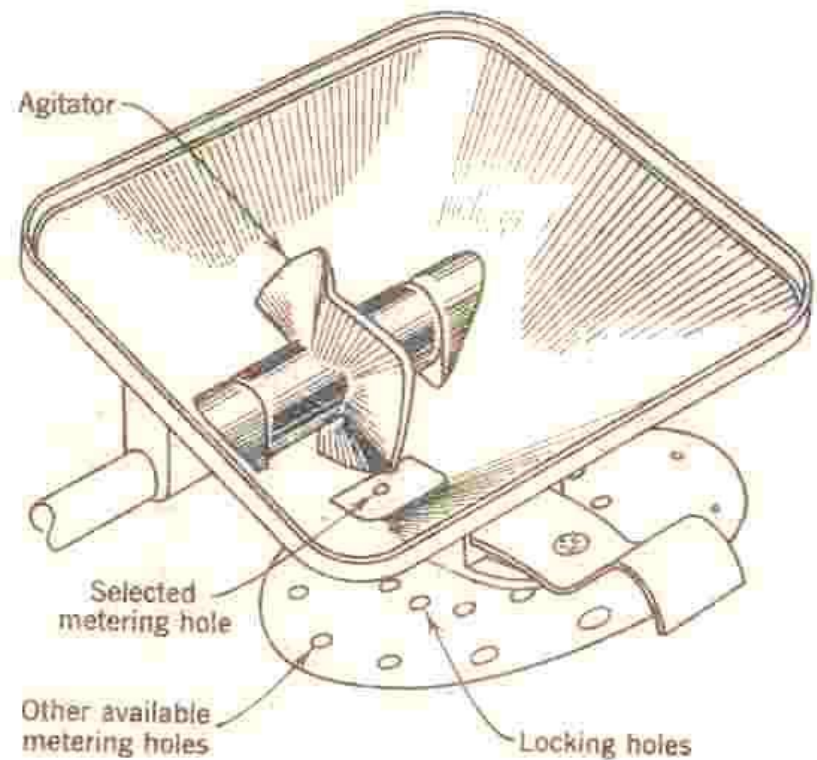

# Parts of a seed drill/planter

Seed and fertilizer  
box, or hopper

Furrow opener

Metering device

Seed tube

Furrow closer

Transmission unit

**Centurion**  
**UNIVERSITY**  
*Shaping Lives...  
Empowering Communities...*

# TYPES OF METERING MECHANISM

IN CASE OF SEED DRILL:

Gravity flow type

Fluted roller type

Cell type

Stationary-opening seed-metering device with agitator, as employed on