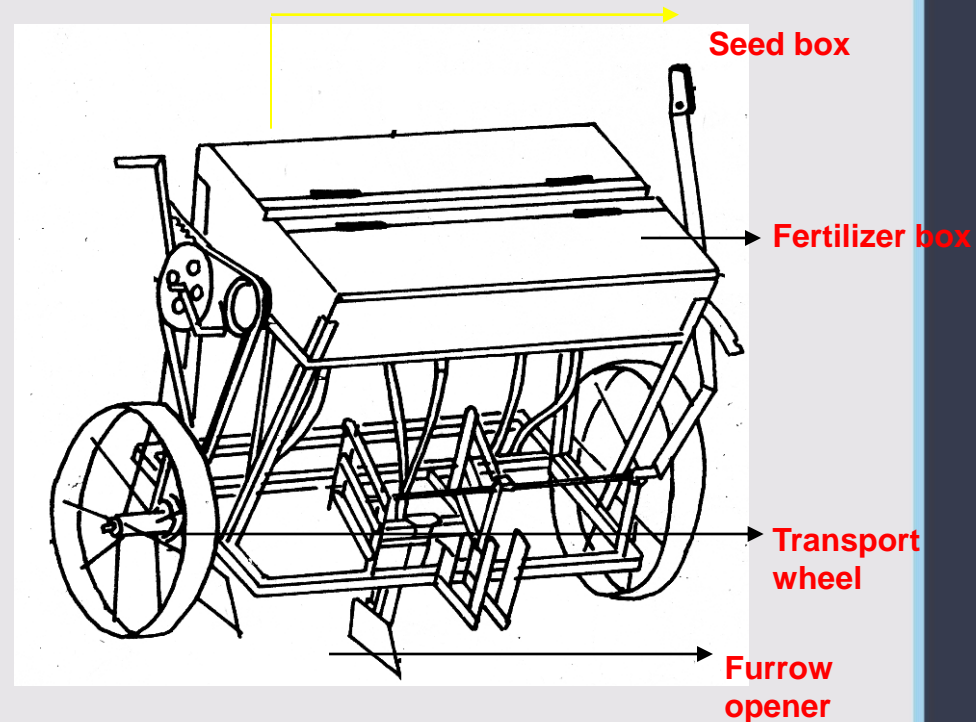

# Parts of a seed drill/planter

Seed and fertilizer  
box, or hopper

Furrow opener

Metering device

Seed tube

Furrow closer

Transmission unit

**Centurion**  
**UNIVERSITY**  
*Shaping Lives...  
Empowering Communities...*

# TYPES OF METERING MECHANISM

IN CASE OF SEED DRILL:

Gravity flow type

Fluted roller type

Cell type

Stationary-opening seed-metering device with agitator, as employed on