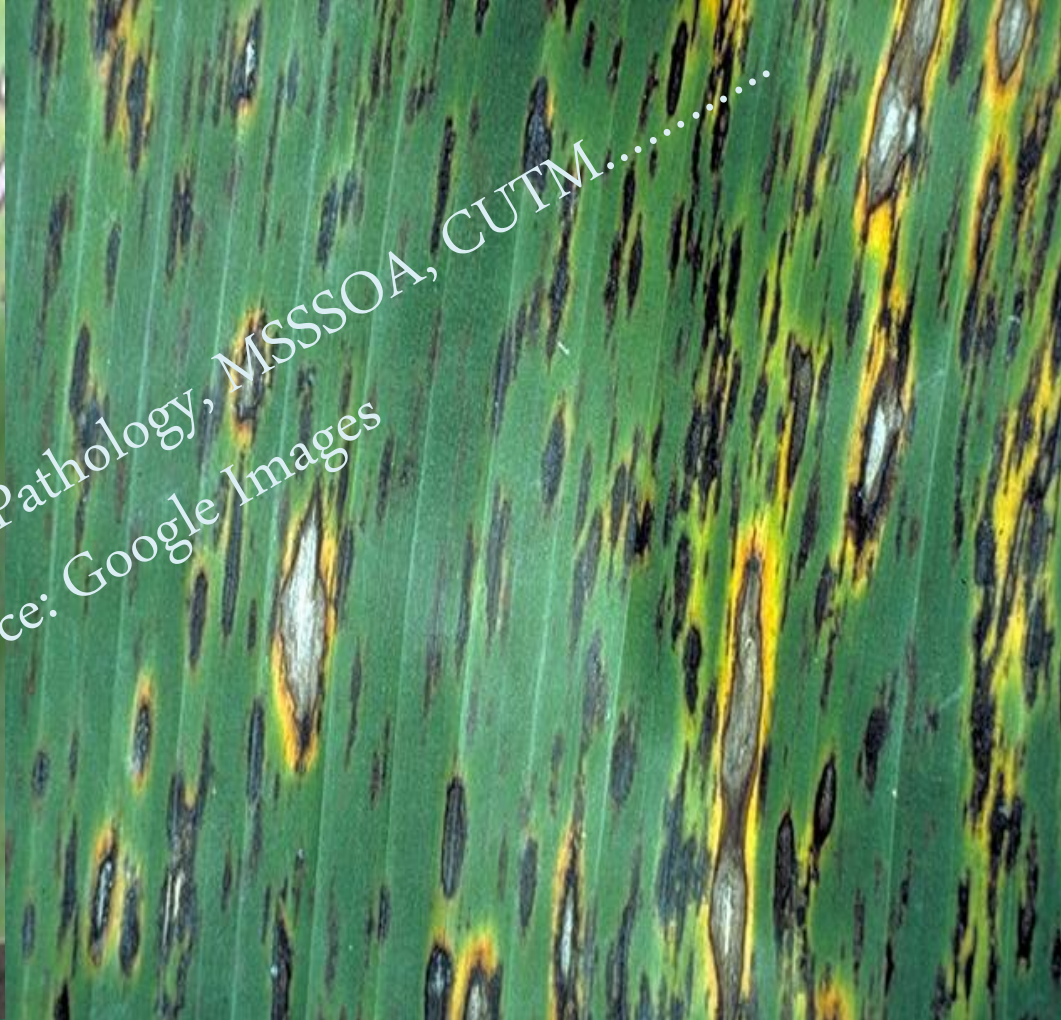

# Important Diseases

1. Panama wilt - *Fusarium oxysporum* fsp *cubensis*
2. Sigatoka - *Mycosphaerella musicola*; *M. fijiensis*
3. Moko wilt - *Ralstonia solanacearum*
4. Bunchy top - *Banana bunchy top virus*
5. Mosaic - *Cucumber mosaic virus*
6. Bract mosaic - *Banana bract mosaic virus*
7. Anthracnose - *Colletotrichum gloeosporioides*
8. Cordana LS - *Cordana musae*
9. Deightoniella LS - *Deightoniella musae*
10. Cigar end rot - *Verticillium theobromae*

# Panama wilt

.....Department of Plant Pathology, MSSSOA, CUTTACK.....  
Source: Google Images

Department of Plant Pathology, MSSSOA, CUTTACK  
Source: Google Images

**B**

Department of Plant Pathology, MSSSOA, CUTM  
Source: Google Images

# Sigatoka

.....Department of Plant Pathology, MSSSOA, CUTM.....  
Source: Google Images

.....Department of Plant Pathology, MSSSOA, CUTM.....  
Source: Google Images

.....Department of Plant Pathology, MSSSOA, CUTM.....  
Source: Google Images

# Vascular discolouration (mainly in center of pseudostem)

Department of Plant Pathology, MSSSOA, CUTM...  
Source: Google Images