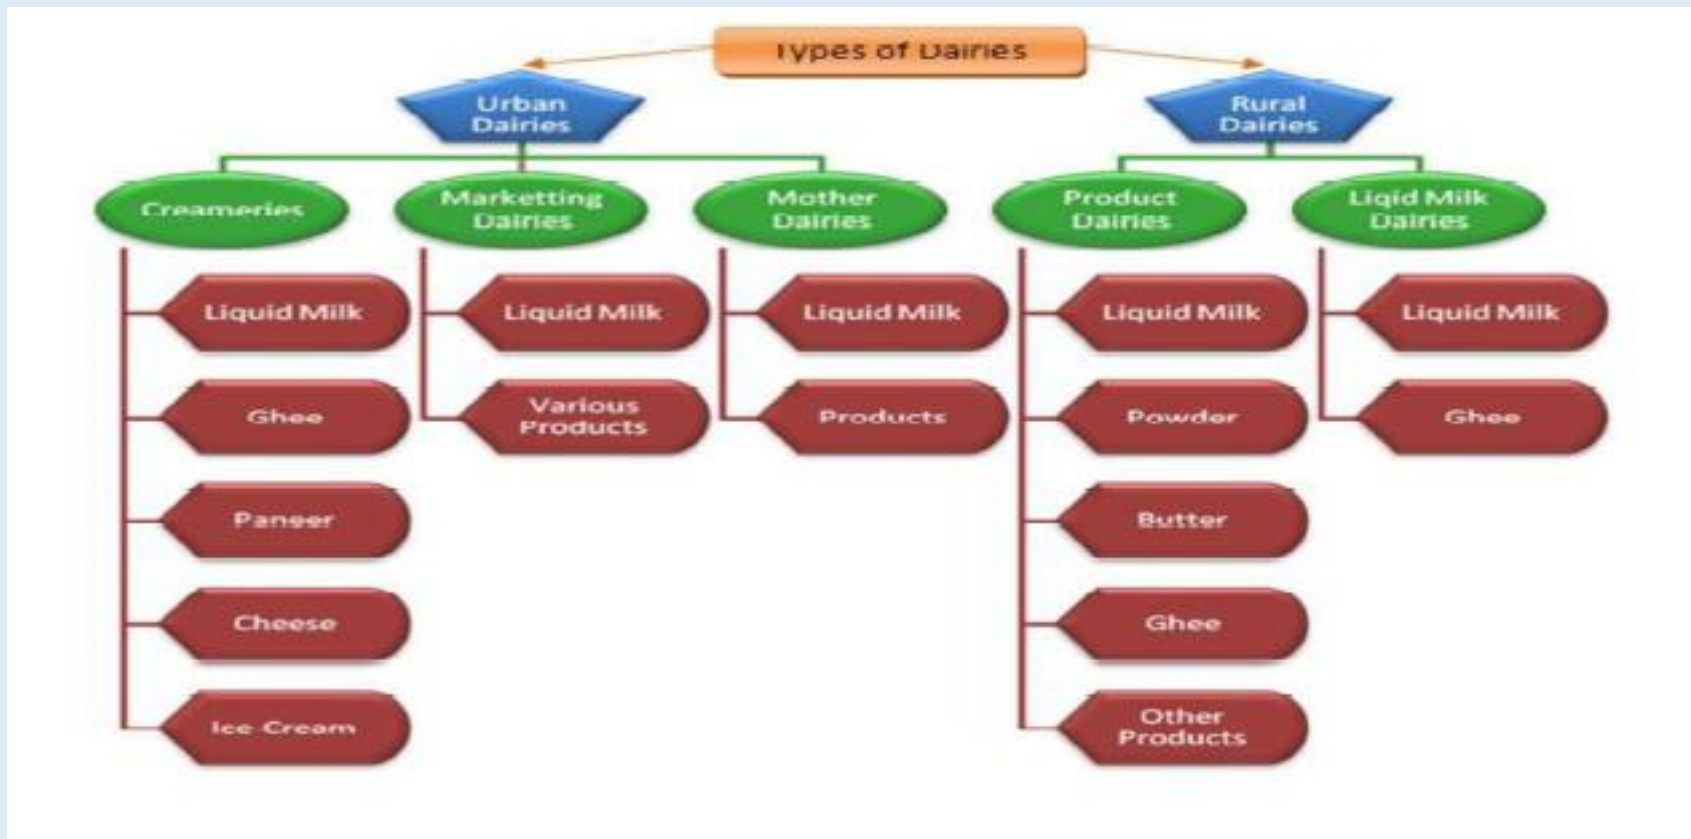

Centurion
UNIVERSITY

Classification of Dairy Plant

**DEPARTMENT OF AGRICULTURAL ENGINEERING, SoABE
CENTURION UNIVERSITY OF TECHNOLOGY AND MANAGEMENT
PARALAKHEMUNDI, ODISHA**

Centurion
UNIVERSITY

Outline

- Introduction
- Classification of Dairy plant
- Location and site selection for dairy plants
- Plant location
- Location of fluid milk plant and milk product plants
- Site selection
- Planning the dairy building on site

Classification of Dairy Plants

Types of Dairies

Centurion
UNIVERSITY

The milk plant can be classified broadly into two groups

Liquid milk plant

Product milk plant

Based on the capacity :

Small capacity milk plant

Types of location

City location

Suburban location

Country location

Centurion
UNIVERSITY

Location of fluid milk plant and milk product plant

Location and site selection for dairy plants

Location of milk Product plant