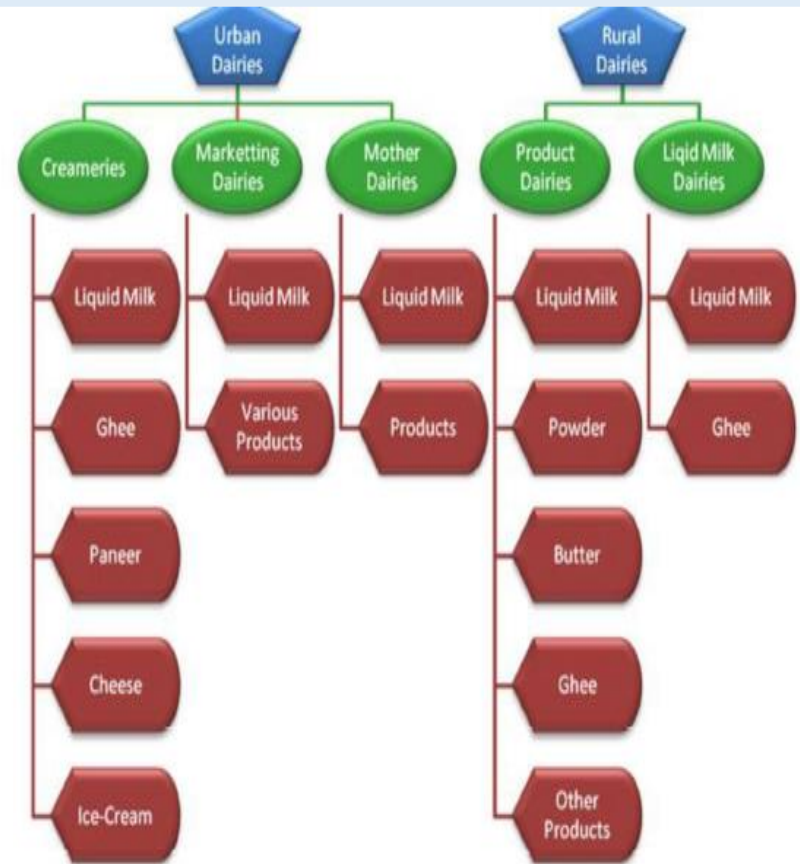

Centurion
UNIVERSITY

Classification of Dairy Plant

**DEPARTMENT OF AGRICULTURAL ENGINEERING, SoABE
CENTURION UNIVERSITY OF TECHNOLOGY AND MANAGEMENT
PARALAKHEMUNDI, ODISHA**

Centurion
UNIVERSITY

Outline

- Introduction
- Classification of Dairy plant
- Location and site selection for dairy plants
- Plant location
- Location of fluid milk plant and milk product plants
- Site selection
- Planning the dairy building on site

Classification of Dairy Plants

Types of Dairies

Centurion
UNIVERSITY

The milk plant can be classified broadly into two groups

Liquid milk plant

Product milk plant

Based on the capacity :

Small capacity milk plant

Types of location

City location

Suburban location

Country location

Centurion
UNIVERSITY

Location of fluid milk plant and milk product plant

Location and site selection for dairy plants

Location of milk Product plant