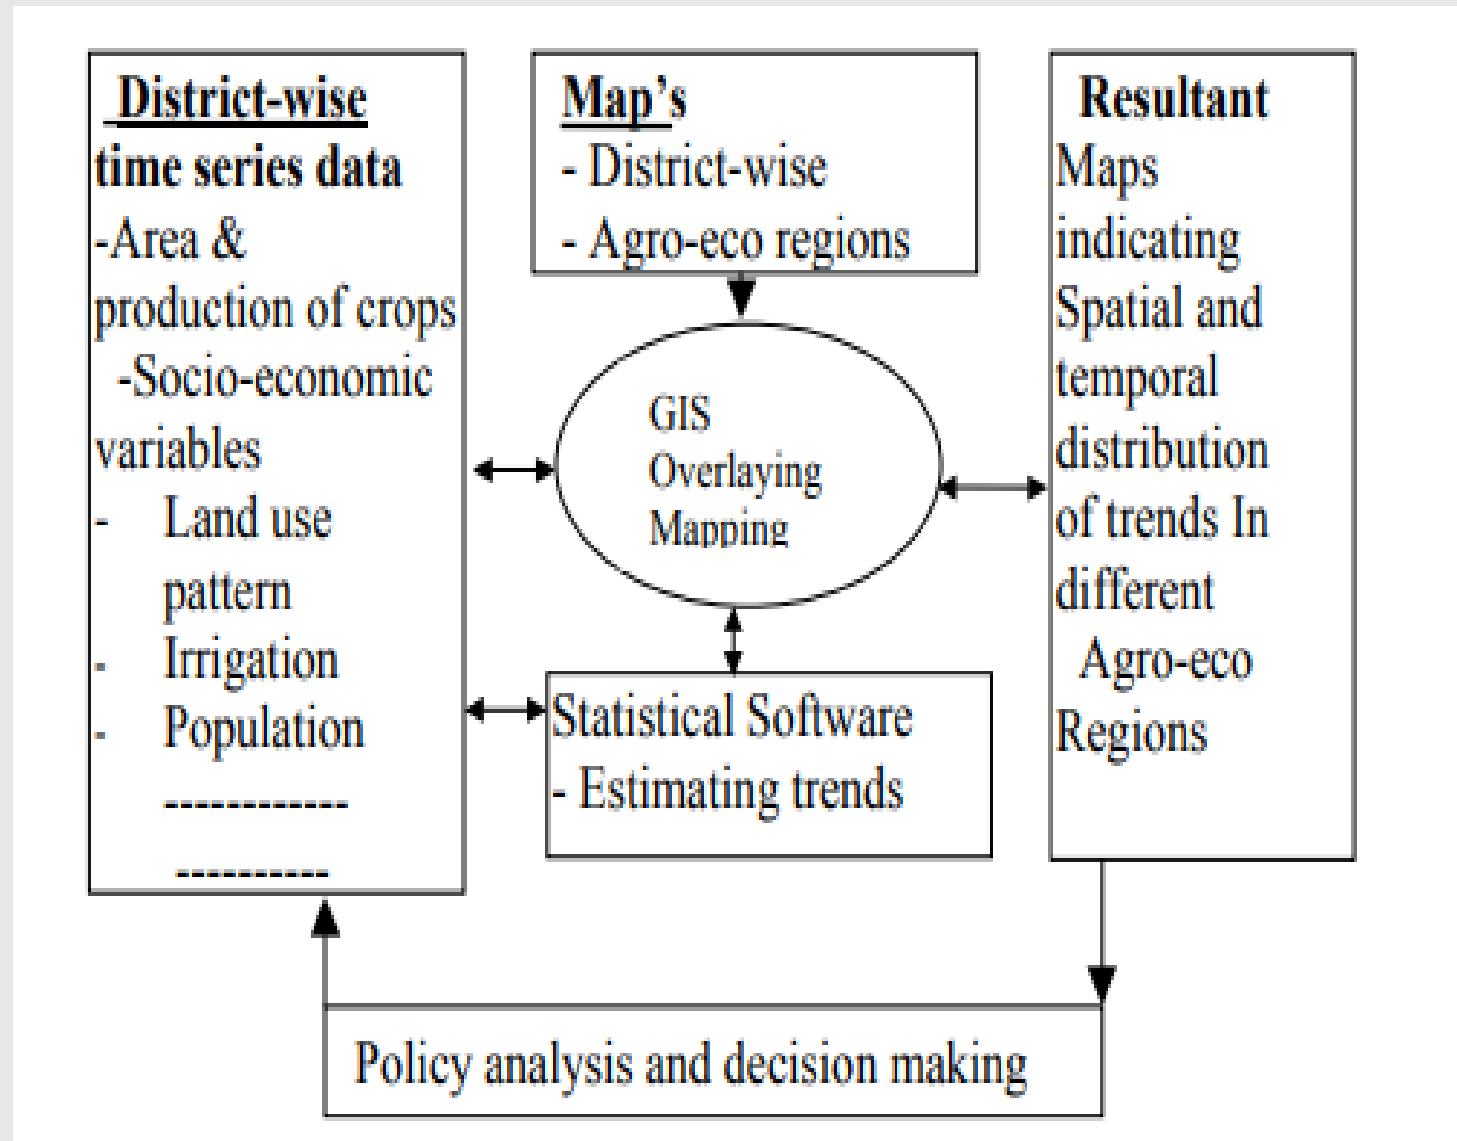

12.2 Cont..