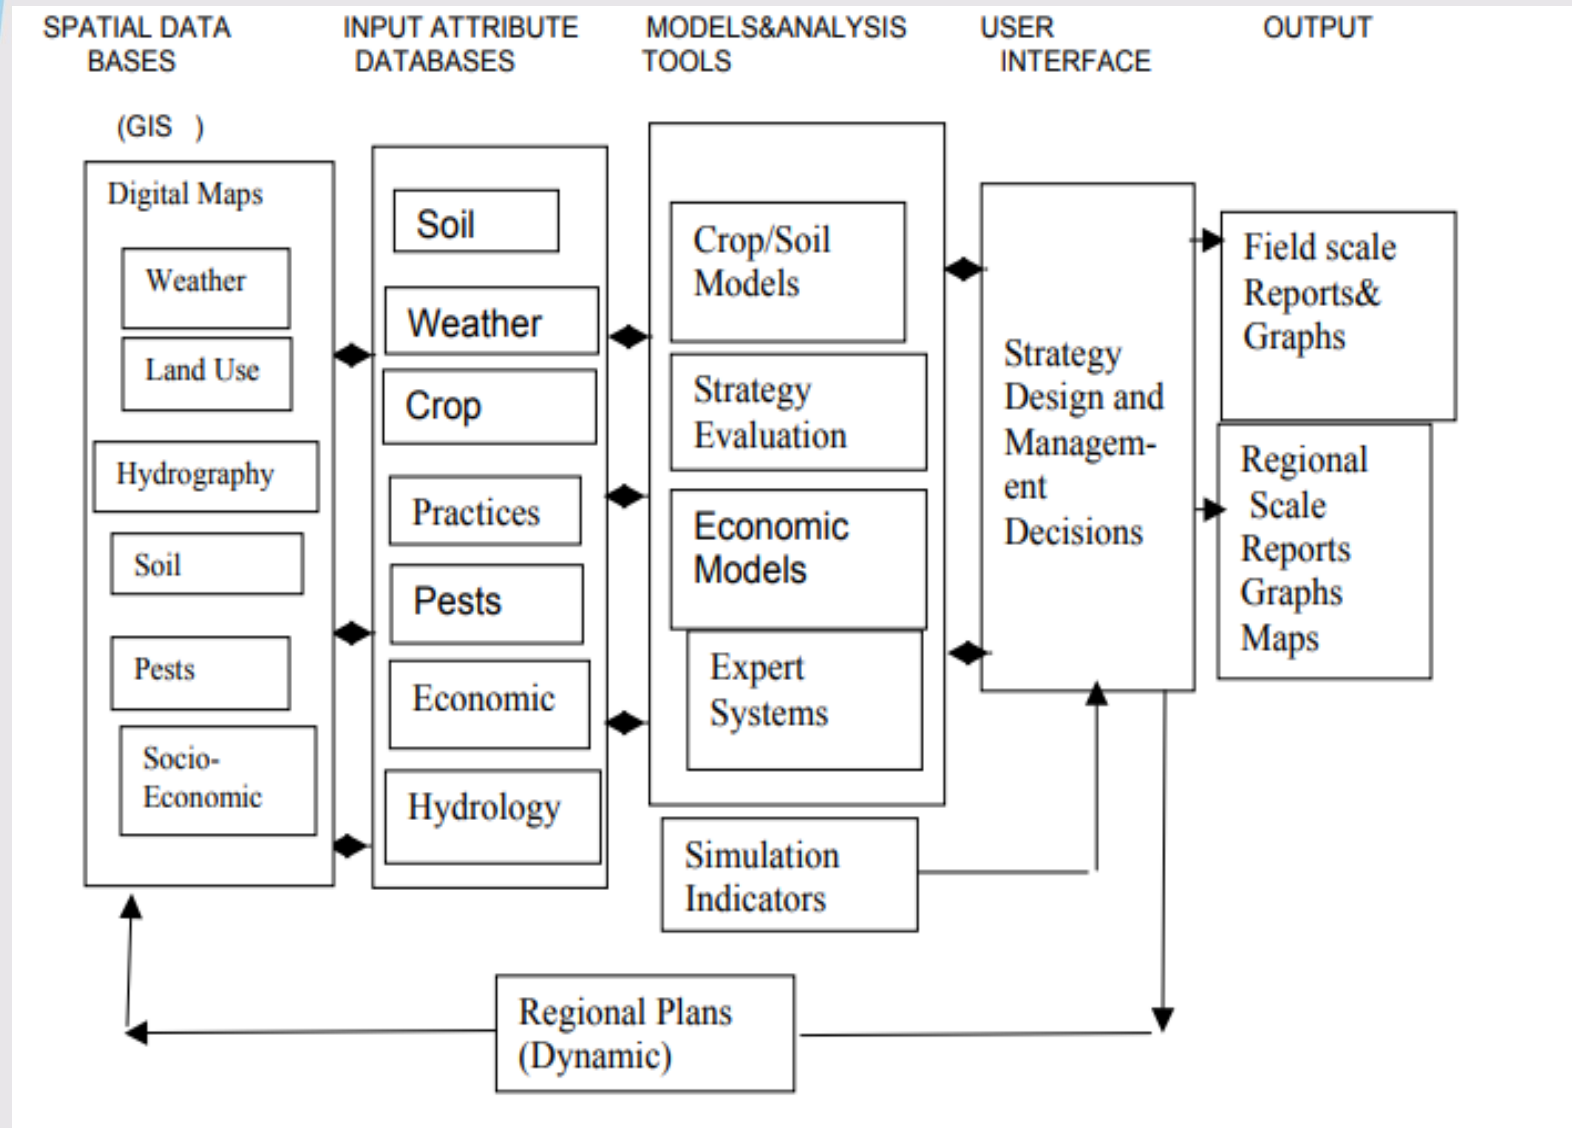

Centurion
UNIVERSITY

*Shaping Lives...
Empowering Communities...*

12.1 Cont..

- Agricultural decision support systems can incorporate inputs on climate, water, genetic, energy, landscape, human, and economic resources, and ideally provide an analysis of how these factors work together in influencing productivity.
- There are a number of systems on the market today. Although the current acceptance of such products among farmers is low, it is expected to change in the future. As world population grows and the availability of arable land diminishes, there is an increasing need to make a smart use of each piece of land.

Centurion
UNIVERSITY

*Shaping Lives...
Empowering Communities...*

12.2 spatial decision support system in agriculture

- on agricultural growth and assessing the dynamics of cropping pattern, land use, livestock, population, irrigation, fertiliser use etc., are common. Invariably the data are available at district level but the analysis is being performed on the aggregate data at national or regional or state level depending on the study. But analysis of aggregate data does not infer about location specific trends and spatial patterns which are very essential for agricultural policy, planning and management.

Centurion
UNIVERSITY

*Shaping Lives...
Empowering Communities...*

12.2 Cont..

Centurion
UNIVERSITY

*Shaping Lives...
Empowering Communities...*

12.3 Various components of SDS for Crop Productivity Management

Centurion
UNIVERSITY

Shaping Lives...
Empowering Communities...

12.4 Design of a Spatial Decision Support System

- Adaptive and integrative tools and strategies for natural resources management;
- The outcome of the project should be a tool-box for integrated **agriculture and natural resources**;
- The expected impact is a long-term **integrated management of natural resources**.